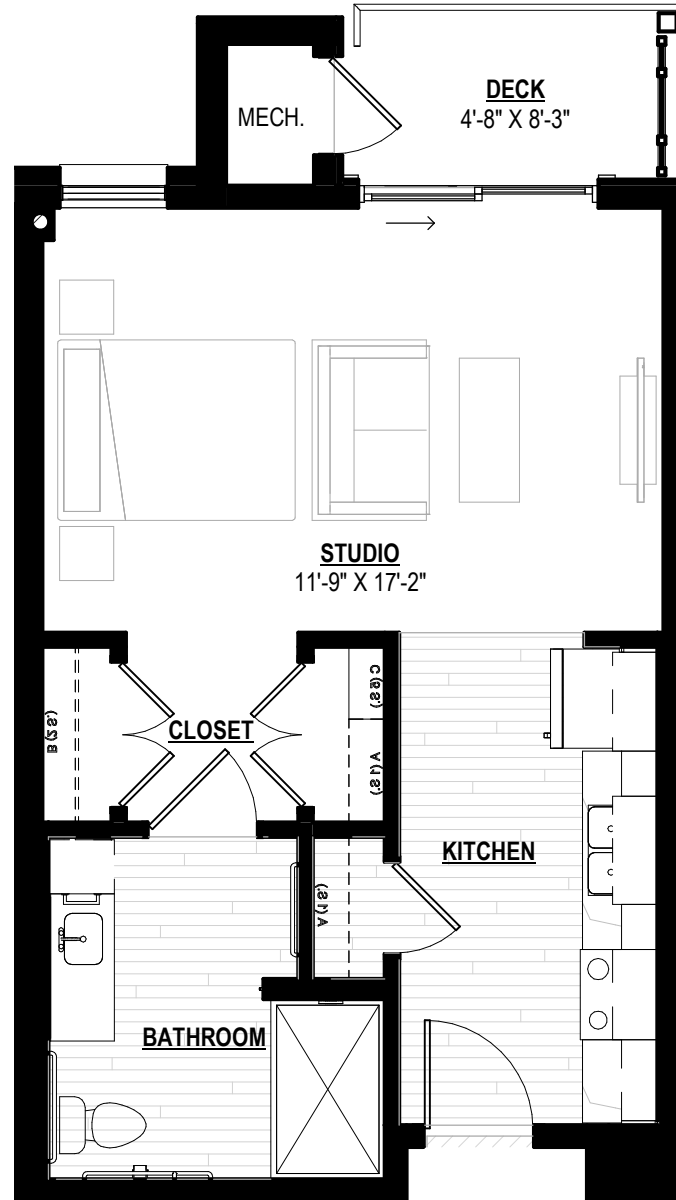

UNITS: 135A, 136A, 137A, 140B, 142B, 144B, 145B, 146B, 147B, 148B, 103C, 105C, 107C, 108C, 109C, 110C, 111C, 112C, 113C, 114C, 115C, 116C, 117C, 119C, 124D, 126D, 129D

CEDAR

STUDIO - MEMORY CARE APPROX. 487 SF

3/16" = 1'-0"

SCALE: 3/16" = 1'-0"

THE MEADOWS SENIOR LIVING

6555 Loftus Lane West
Savage, Minnesota 55378

08/22/2022

© 2019 MOMENTUM DESIGN GROUP LLC