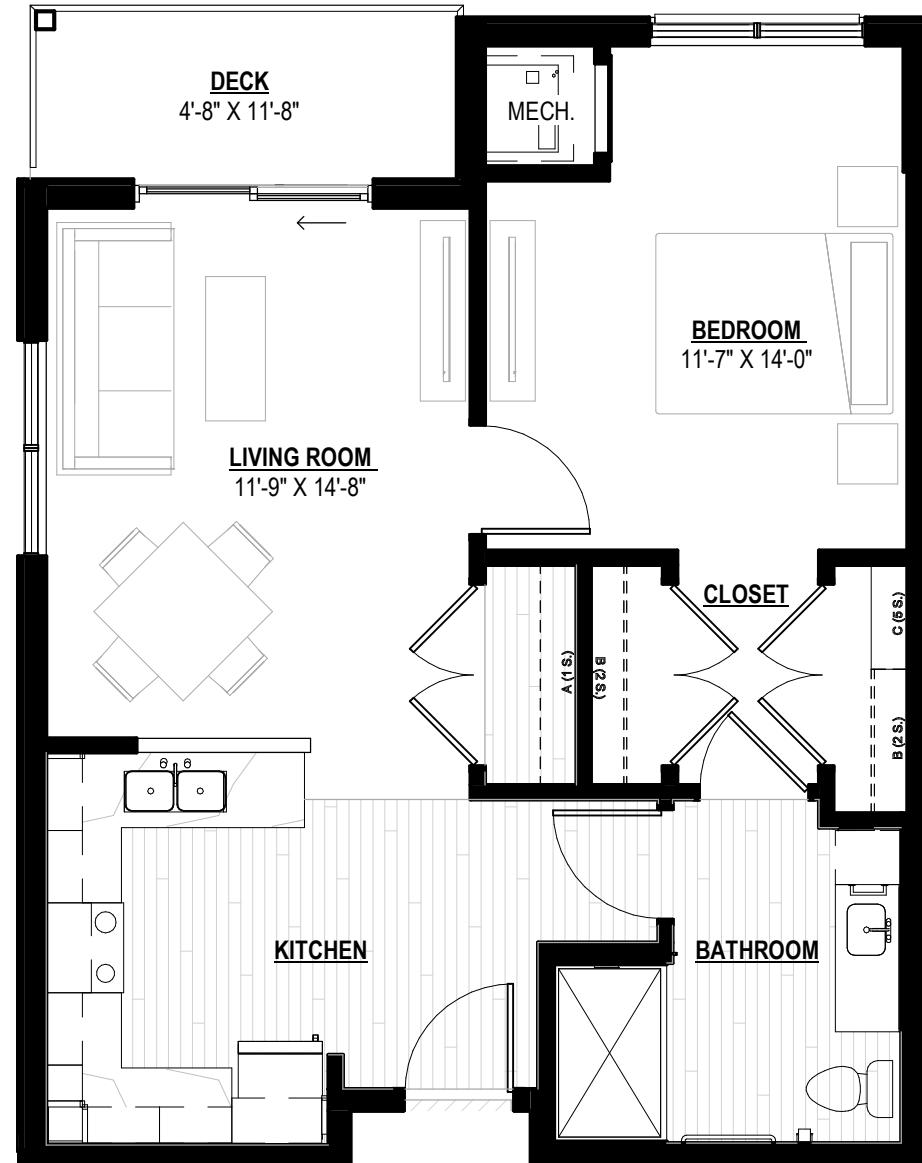

UNITS: 120C

WILLOW

ONE BED - MEMORY CARE APPROX. 694 SF

3/16" = 1'-0"

SCALE: 3/16" = 1'-0"

THE MEADOWS SENIOR LIVING

6555 Loftus Lane West
Savage, Minnesota 55378

08/03/2022